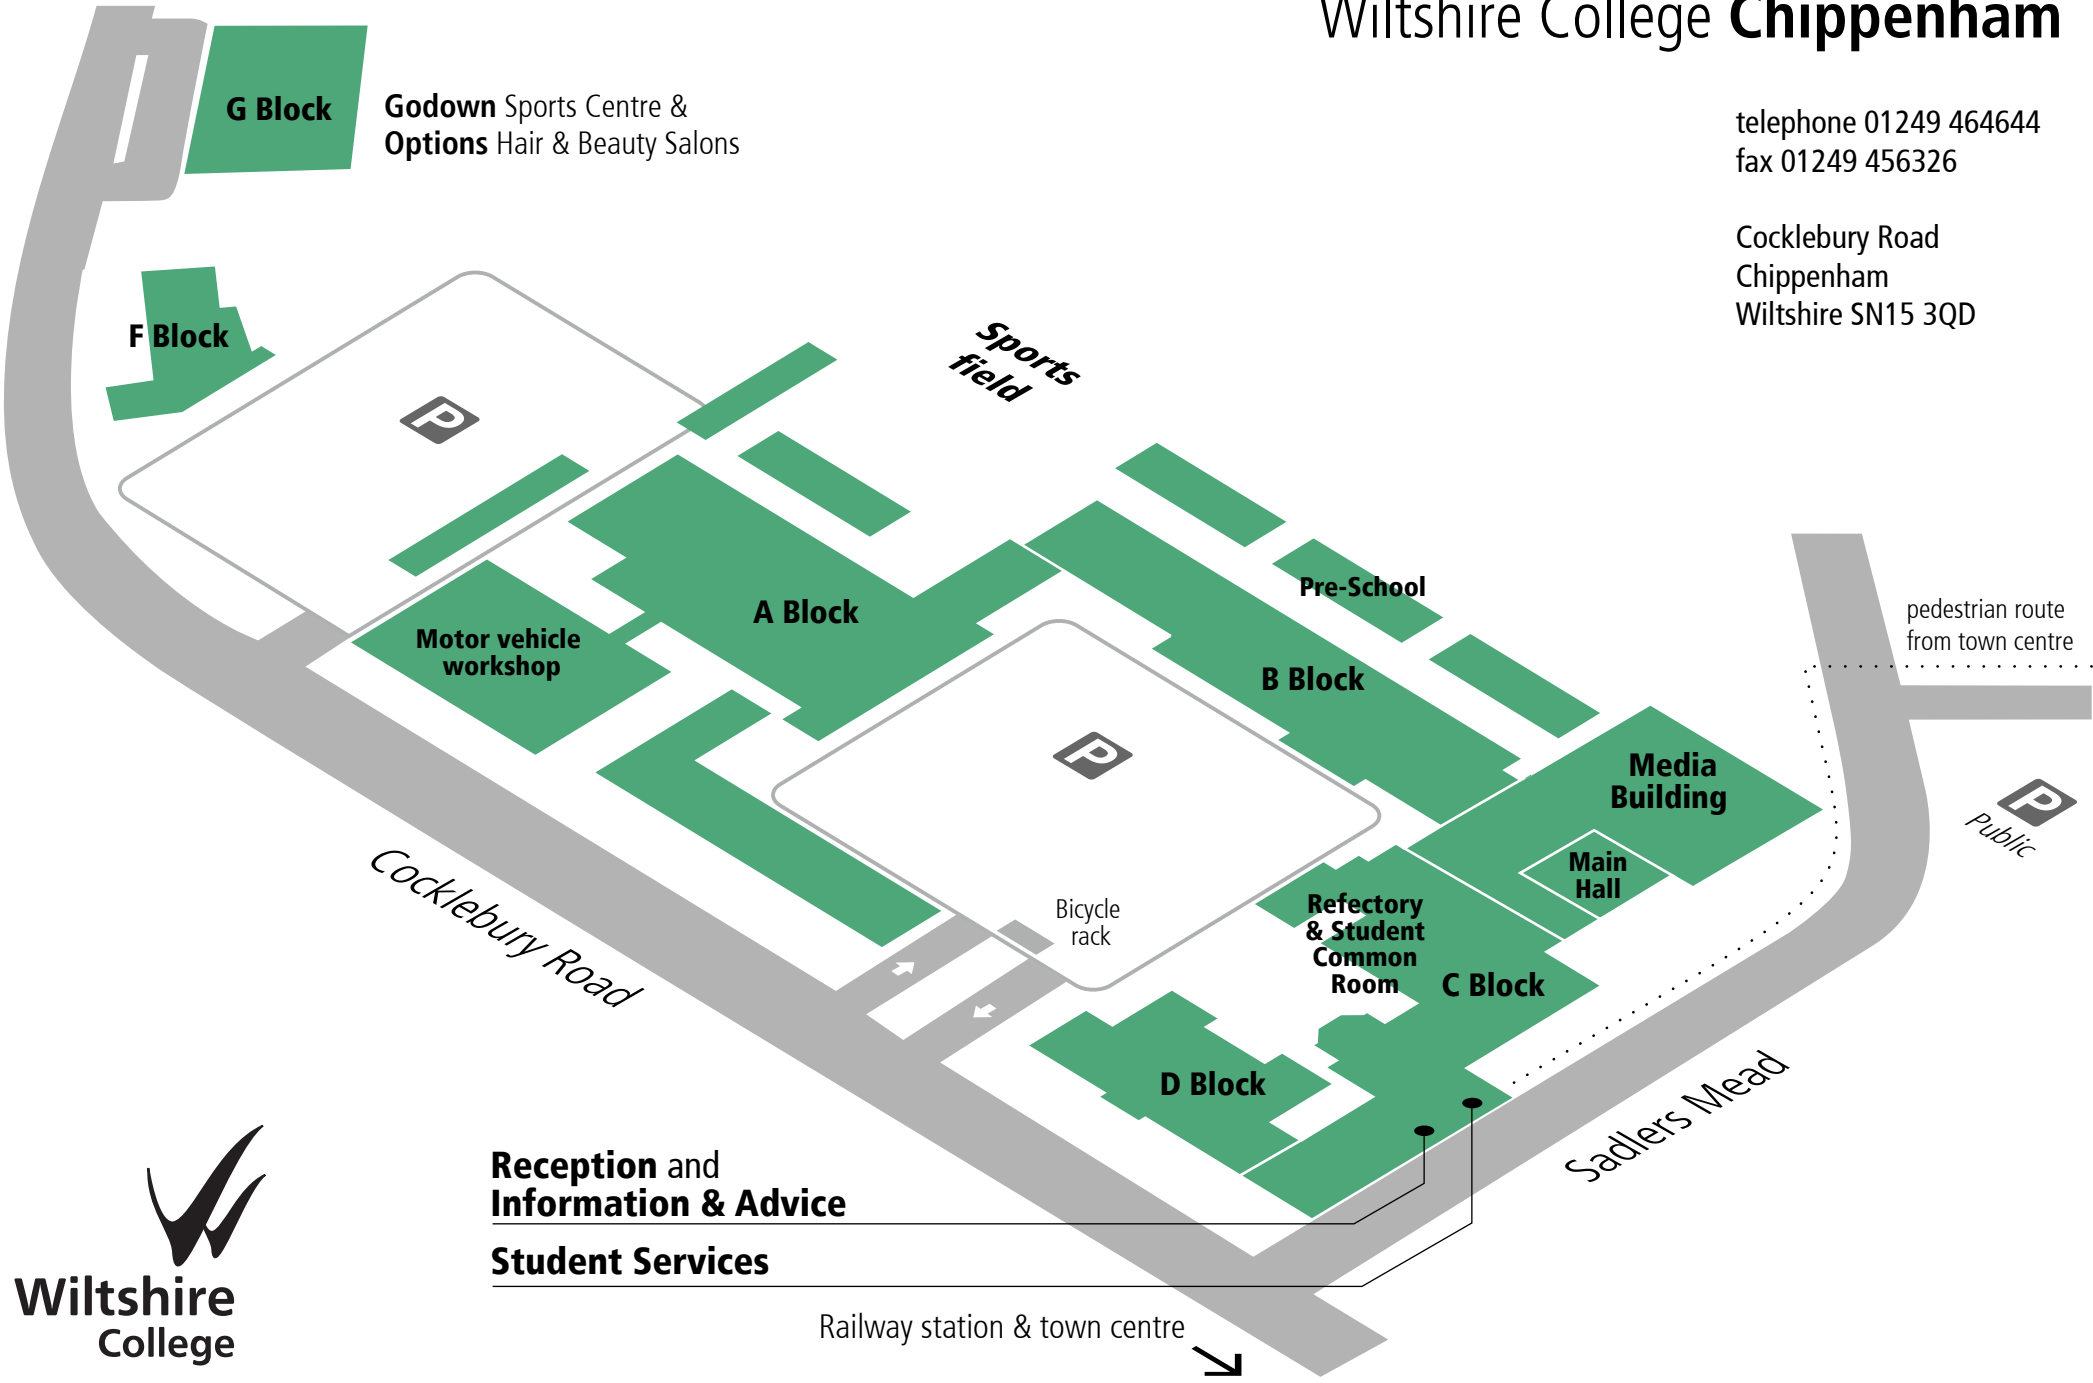

# Wiltshire College **Chippenham**

telephone 01249 464644  
fax 01249 456326

Cocklebury Road  
Chippenham  
Wiltshire SN15 3QD

**Reception and  
Information & Advice**  
**Student Services**

Railway station & town centre